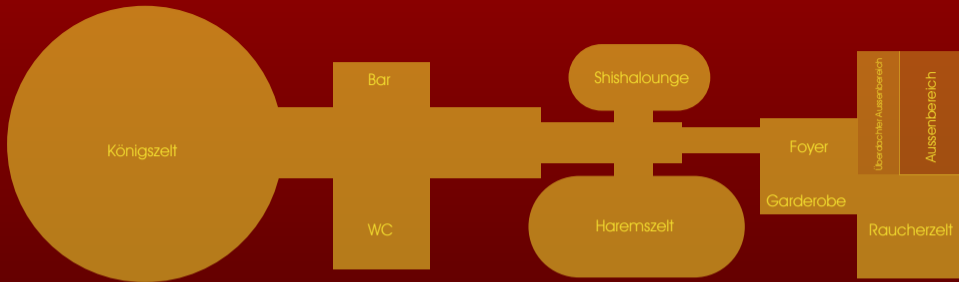

Haremzelt

Erschließung mit Bar

Shisha-Lounge

Königszelt

Let yourself be bewitched...

by the dreamlike atmosphere of our royal tents and dive into a fairy tale of 1001 nights. Entertainment, variéte and classical oriental live music. Every guest is a king: you are placed on divans and chairs. Soft pillows and unique carpets, mysterious olfactoric stimulations create a surrounding that is impossible to find anywhere else in Europe.